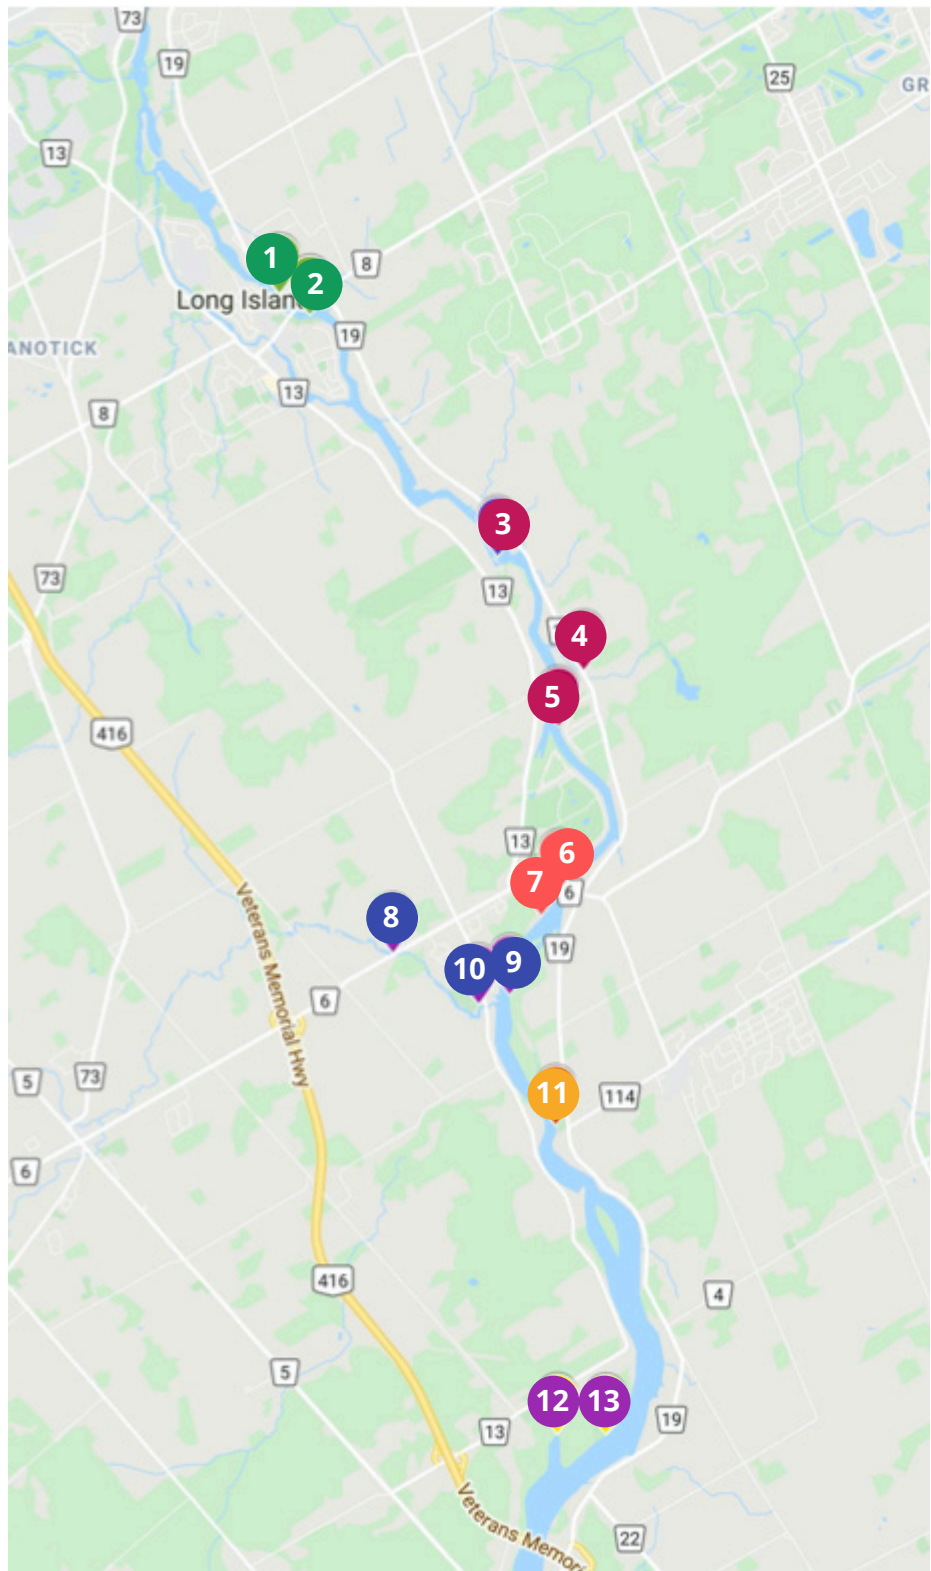

# Ottawa West

Suggested locations! Find more region maps at [waterrangers.ca/water-adventure](http://waterrangers.ca/water-adventure)

- 1 Mud Lake - Pond
- 2 Pinecrest Creek - East Inlet
- 3 Ottawa River by Orchard Ave
- 4 Ottawa River - Britannia Beach, shoreline
- 5 Ottawa River - Up stream of Britannia beach
- 6 Ottawa River - Belltown Dome Inlet
- 7 Centrepoint Park
- 8 Pinecrest Creek
- 9 Celebration Park - North
- 10 Westboro Beach
- 11 Ottawa River - Inlet
- 12 Britannia Bay
- 13 Ottawa River - Andrew Haydon park
- 14 Andrew Haydon - West
- 15 Andrew Haydon Park - East

# Ottawa South

Suggested locations! Find more region maps at [waterrangers.ca/water-adventure](http://waterrangers.ca/water-adventure)

- 1 White Horse Park
- 2 South River Drive Park
- 3 Manotick Marina
- 4 Stream near River Road
- 5 Rideau River near Summerside Drive
- 6 Rideau River on Rogers Stevens Dr
- 7 Rideau River at Long Island Marina
- 8 Stevens Creek
- 9 Rideau River near Lorne Bridge Rd
- 10 Kars Recreation Dock
- 11 Rideau River- W.A.Taylor Conservation Area
- 12 RVCA Watershed
- 13 Rideau River at Baxter Conservation Area

# Ottawa East

Suggested locations! Find more region maps at [waterrangers.ca/water-adventure](http://waterrangers.ca/water-adventure)

- 1 Clarence Creek
- 2 Quigley Creek
- 3 Beckett's Creek
- 4 Petrie Island
- 5 Cardinal Creek
- 6 Ottawa River - Downstream of Green's Creek
- 7 Bilberry Creek
- 8 McKinnons Creek near Wall Road
- 9 Green's Creek
- 10 McKinnons Creek near Meteor Ave
- 11 Larose Forest