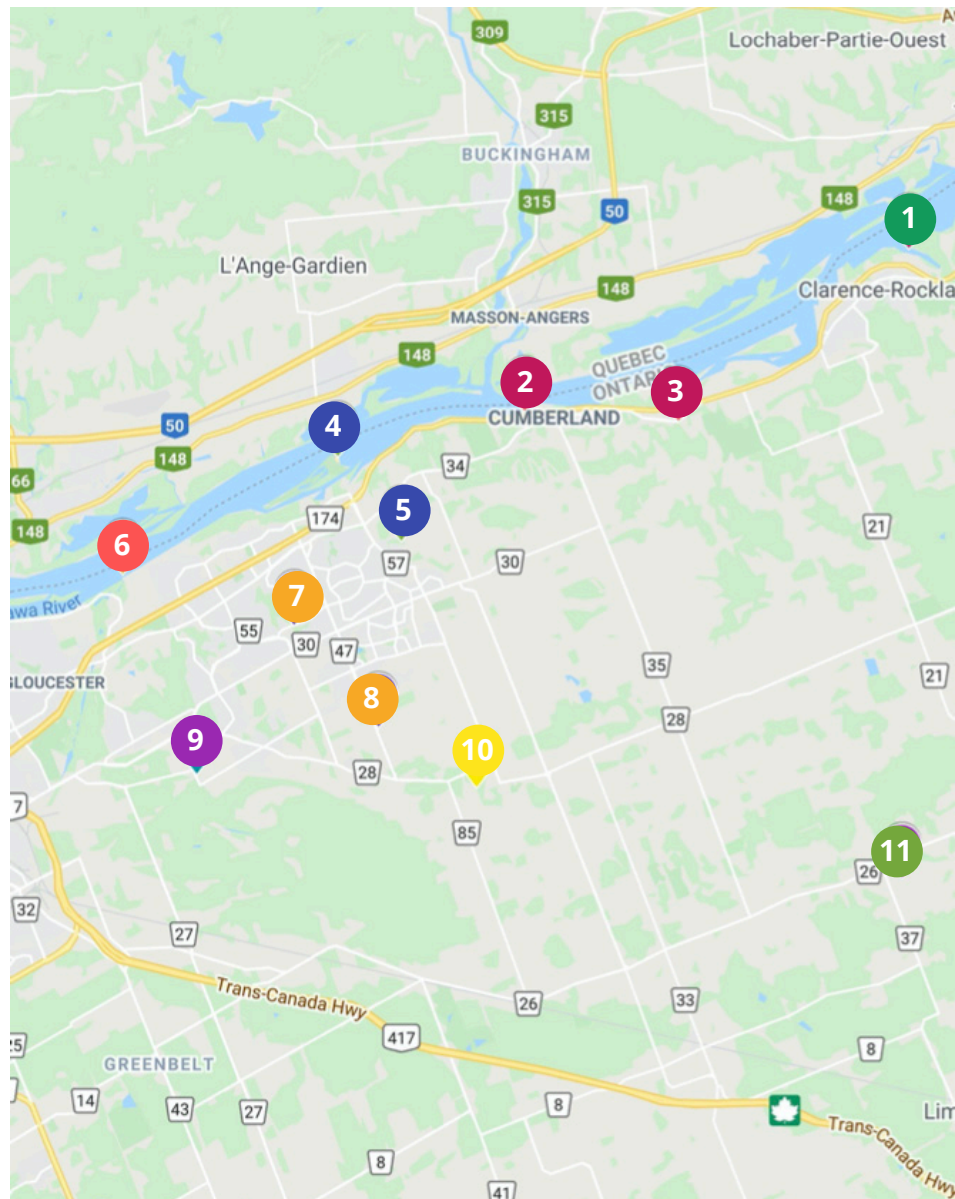

# Ottawa West

Suggested locations! Find more region maps at [waterrangers.ca/water-adventure](http://waterrangers.ca/water-adventure)

- 1 Mud Lake - Pond
- 2 Pinecrest Creek - East Inlet
- 3 Ottawa River by Orchard Ave
- 4 Ottawa River - Britannia Beach, shoreline
- 5 Ottawa River - Up stream of Britannia beach
- 6 Ottawa River - Belltown Dome Inlet
- 7 Centrepoint Park
- 8 Pinecrest Creek
- 9 Celebration Park - North
- 10 Westboro Beach
- 11 Ottawa River - Inlet
- 12 Britannia Bay
- 13 Ottawa River - Andrew Haydon park
- 14 Andrew Haydon - West
- 15 Andrew Haydon Park - East

# Ottawa South

Suggested locations! Find more region maps at [waterrangers.ca/water-adventure](http://waterrangers.ca/water-adventure)

- 1 White Horse Park
- 2 South River Drive Park
- 3 Manotick Marina
- 4 Stream near River Road
- 5 Rideau River near Summerside Drive
- 6 Rideau River on Rogers Stevens Dr
- 7 Rideau River at Long Island Marina
- 8 Stevens Creek
- 9 Rideau River near Lorne Bridge Rd
- 10 Kars Recreation Dock
- 11 Rideau River- W.A.Taylor Conservation Area
- 12 RVCA Watershed
- 13 Rideau River at Baxter Conservation Area

# Ottawa East

Suggested locations! Find more region maps at [waterrangers.ca/water-adventure](http://waterrangers.ca/water-adventure)

- 1 Clarence Creek
- 2 Quigley Creek
- 3 Beckett's Creek
- 4 Petrie Island
- 5 Cardinal Creek
- 6 Ottawa River - Downstream of Green's Creek
- 7 Bilberry Creek
- 8 McKinnons Creek near Wall Road
- 9 Green's Creek
- 10 McKinnons Creek near Meteor Ave
- 11 Larose Forest